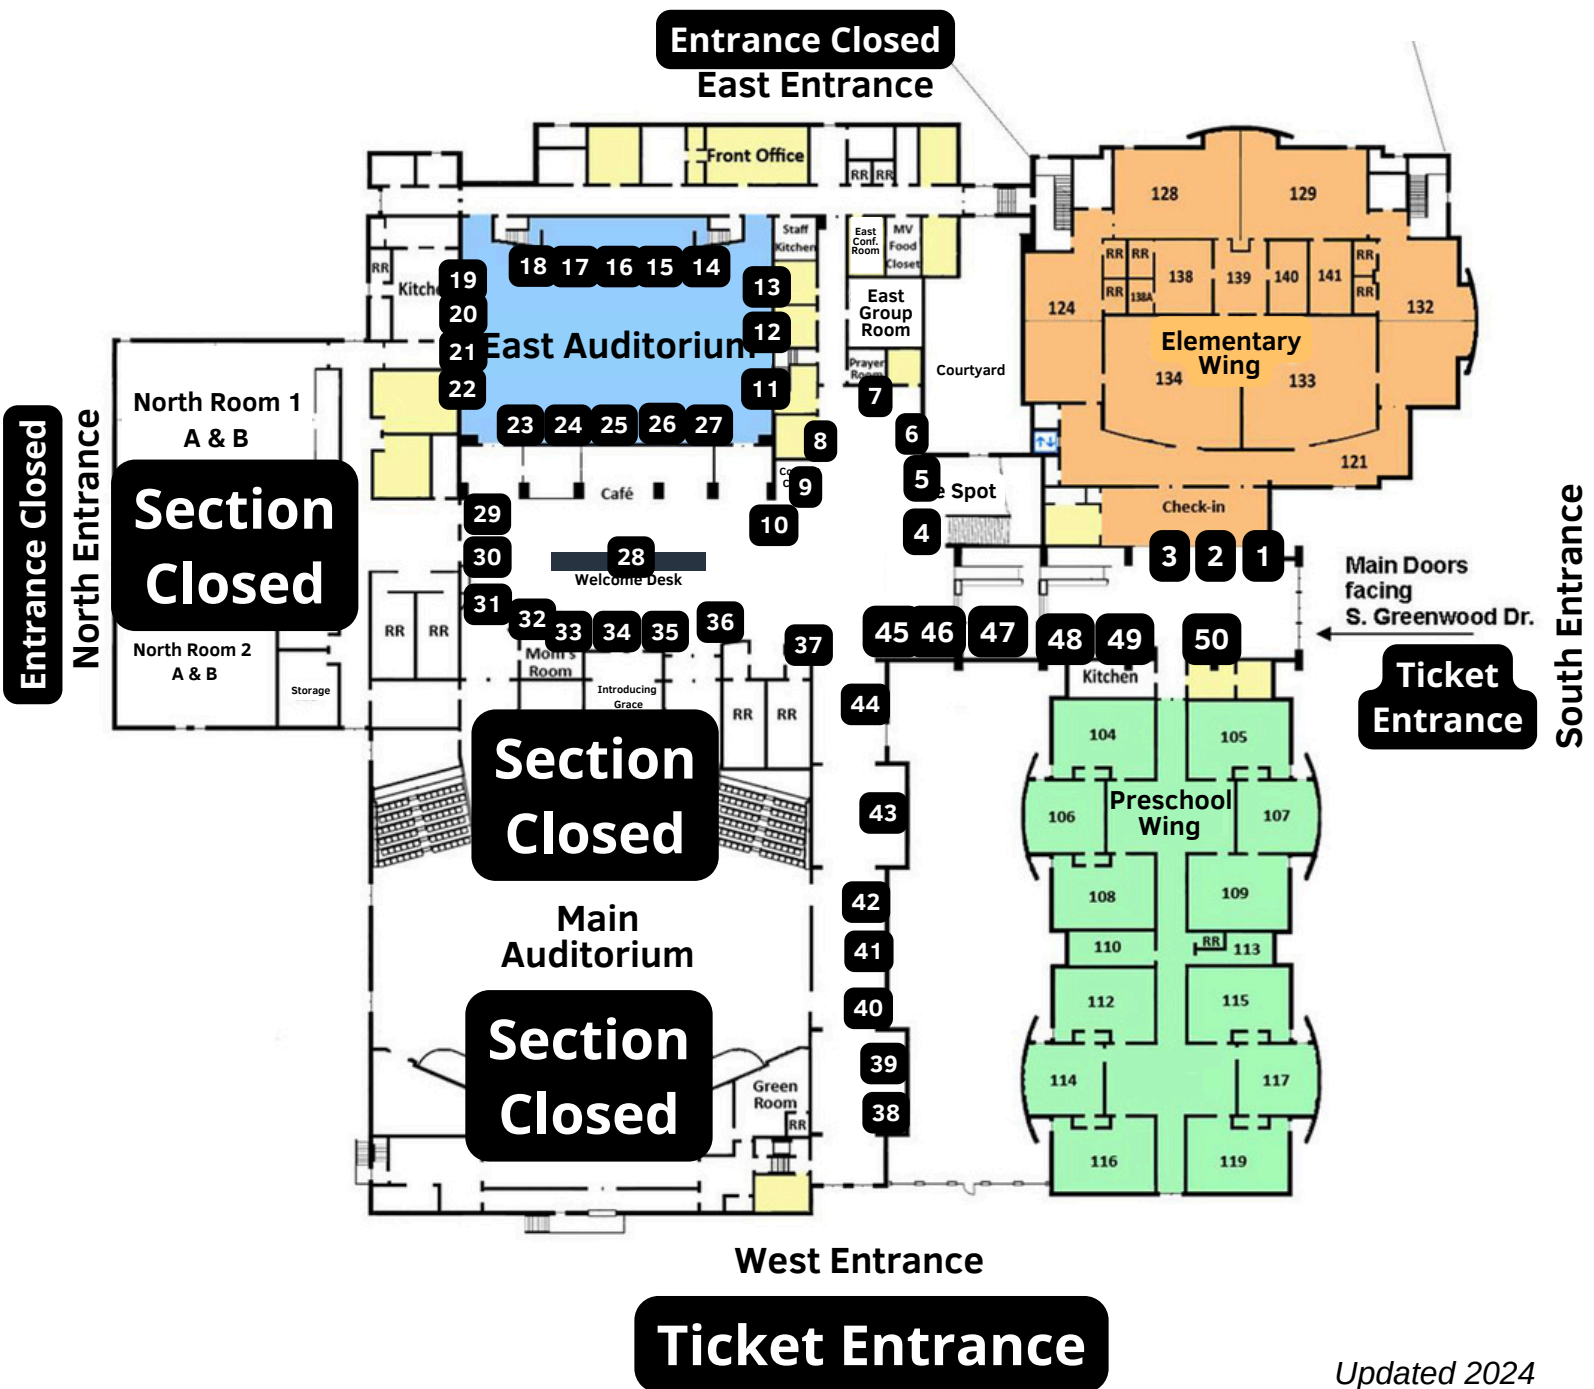

MAP KEY

1. Fox and Ivy Designs
2. Appalachian Christmas
3. Angela Carr Elementals
4. JC's Creations
5. Savvy Style Boutique
6. Riverside Creations
7. No Greater Love Bakery
8. Kelli's Wreaths and Things
9. Tea Garden Creations
10. Kimmy's Crafty Designs and more
11. Pammies Keepsakes
12. Smoky Mountain Designs
13. Freebird Wire Designs
14. Stiltners Scents and Stitches
15. Four Eyes Design
16. ESF Ceramics
17. Melissa's Charming Jewelry Boutique
18. License to Dye
19. Hyperactive Solutions
20. Charlie's Cookie Co.
21. Artisans Village
22. Red Sunset Jewels
23. Tandem Lifestyle Co.
24. Crochet by emmm
25. Wanderlust Cowgirl Art
26. Nostalgic Candles
27. Keto Treats By Vanessa
28. Taste and See Charcuterie
29. Frosty Lane Sugar Works
30. The Spalted Peacock
31. Sweet Thangs by Emma
32. Roan Mountain Crafter
33. Tommy Wink
34. Stevianne Titus
35. R&O Ranch Uniquely Infused Olive Oil
36. Shell Creek Sellers
37. White Oak Market
38. Calli Rose
39. DNACreations
40. Graciously Printed
41. Creekside Crafts
42. Defender Jewelry
43. Small Town Soap LLC
44. Veggie Tales
45. Lavender & Luck
46. Ana Gail Creations
47. Misty Mountain Knits
48. Four23 Design Co.
49. My Elle Belle Co & Dad Fish Tackle
50. The Bead Designer
51. Kingdom Thread
52. Mulberry Mobile Nursery
53. Pan De Vida
54. Howdy Howdy Coffee

GFC Campus Map

Parking & Trucks: